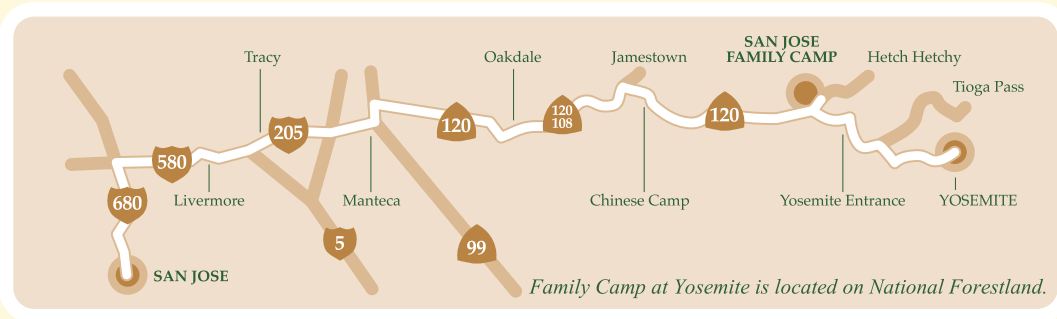

## SATURDAY:

6:00am Yoga 12 Step (Sierra Lodge)

9:30am Al-Anon (Higher Power)

11:00am Meditation Meeting

2:00pm AA (Traditions or Promises)

4:00pm AA (20 Prayers in the Big Book)

7:30pm AA (The Slogans)

## SUNDAY:

6:00am Yoga 12 Step (Sierra Lodge)

9:30am Community Highlights

[www.BreatheInYosemite.com](http://www.BreatheInYosemite.com)