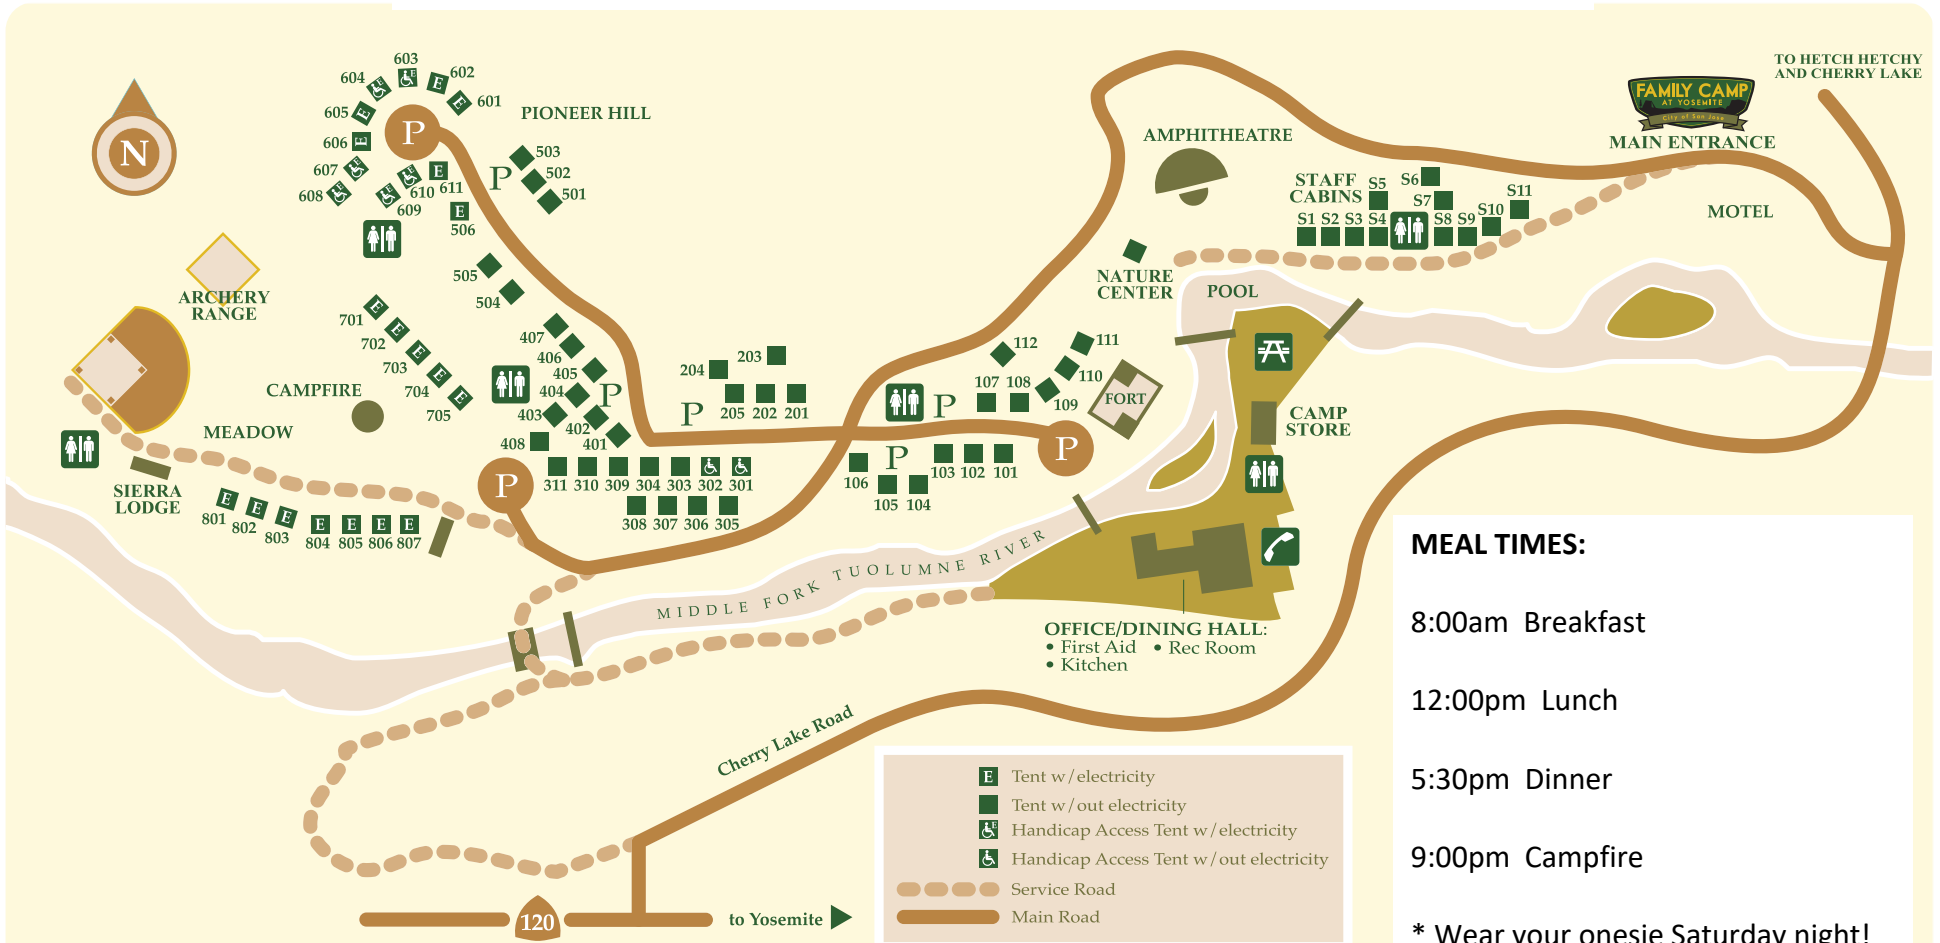

## MEAL TIMES:

8:00am Breakfast

12:00pm Lunch

5:30pm Dinner

9:00pm Campfire

\* Wear your onesie Saturday night!

## FRIDAY:

7:30pm AA Meeting (Steps)

## SATURDAY:

6:00am Yoga 12 Step (Sierra Lodge)

9:30am Al-Anon (Higher Power)

11:00am Meditation Meeting

2:00pm AA (Traditions or Promises)

4:00pm AA (20 Prayers in the Big Book)

7:30pm AA (The Slogans)

## SUNDAY:

6:00am Yoga 12 Step (Sierra Lodge)

9:30am Community Highlights

[www.BreatheInYosemite.com](http://www.BreatheInYosemite.com)